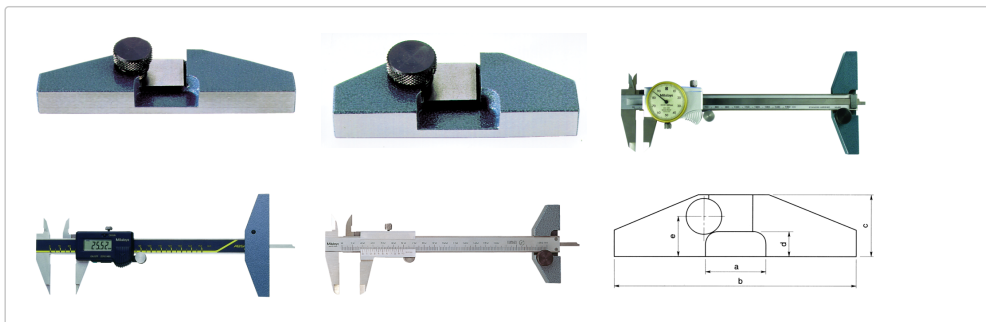

Depth Base Attachment for Caliper

Item number: 050084-10

Images

	<p>b: 100 mm c: 24.5 mm d: 9 mm e: 16 mm</p>
	<p>b: 100 mm c: 24.5 mm d: 9 mm e: 16 mm</p>
	<p>b: 100 mm c: 24.5 mm d: 9 mm e: 16 mm</p>
	<p>b: 100 mm c: 24.5 mm d: 9 mm e: 16 mm</p>
	<p>b: 100 mm c: 24.5 mm d: 9 mm e: 16 mm</p>
	<p>b: 100 mm c: 24.5 mm d: 9 mm e: 16 mm</p>
	<p>b: 100 mm c: 24.5 mm d: 9 mm e: 16 mm</p>

Description

Mitutoyo Depth Base Attachment for use with 100mm/4", 150mm/6" and 200mm/8" calipers.

Features

Applicable measuring range of caliper:	100, 150 and 200 mm
Mass:	160 g